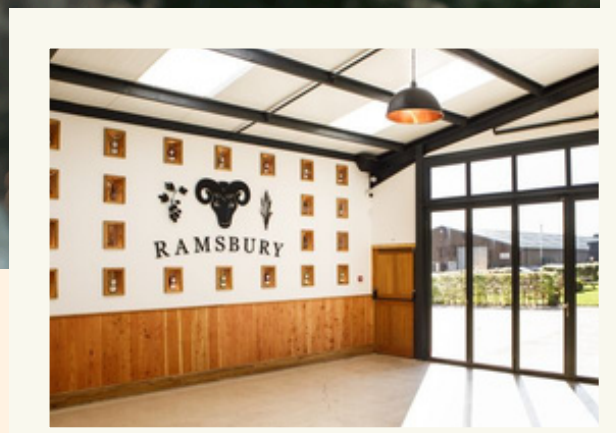

A flexible space that can be configured to suit your guest numbers, layouts and event format.