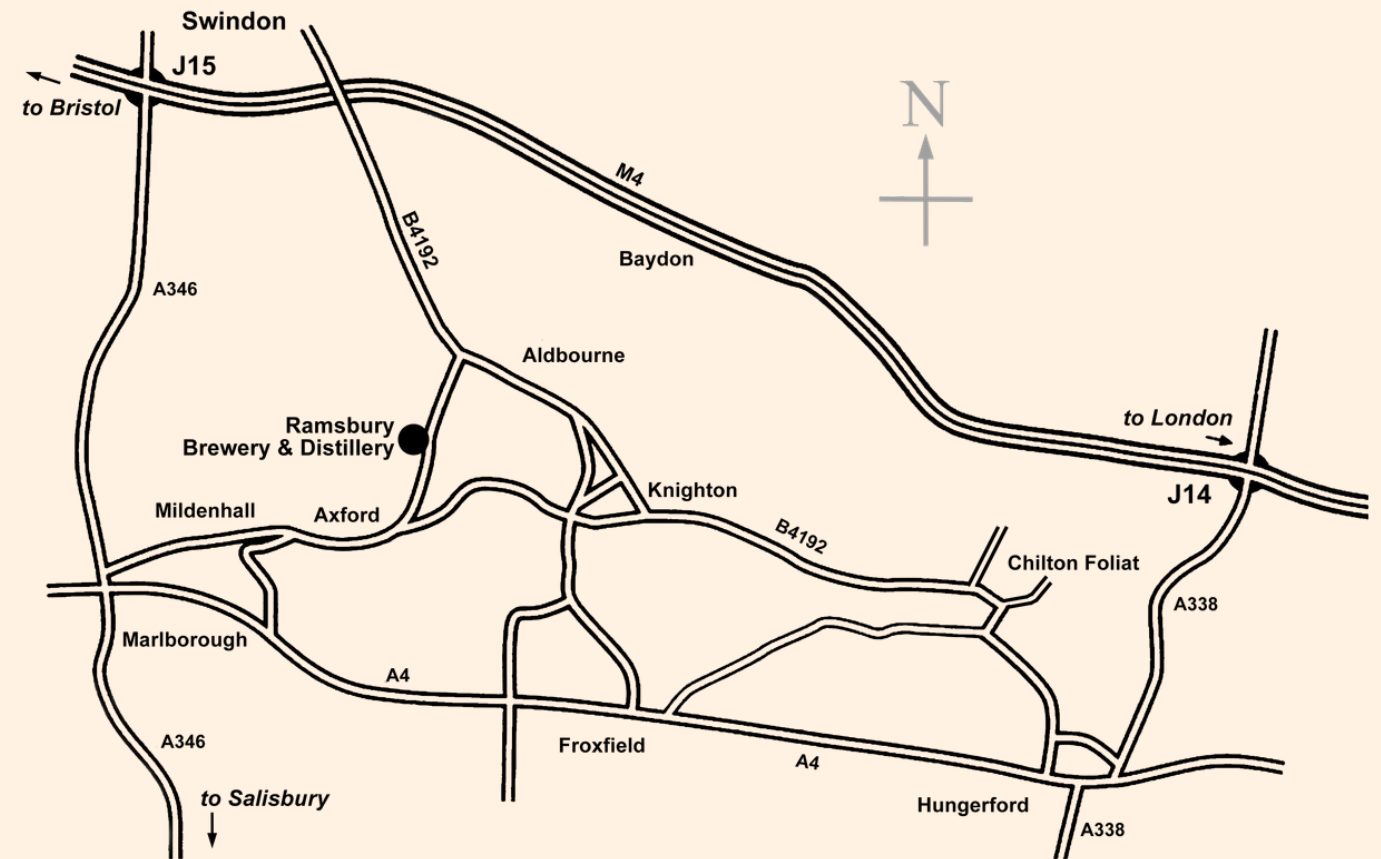

Finding us

Our location is one of our best assets. Surrounded within the Wiltshire downs, in AONB. Located 5 minutes from Aldbourne and Ramsbury. We are just 7 miles from the M4 (J14).

**Ramsbury Brewery & Distillery, Stockclose Farm, Stock Lane,
Aldbourn, Wiltshire, SN8 2NN**

Getting here

By car: Ensure to use Ramsbury Brewery & Distillery, rather than the post code as sometimes this can only lead you half way through the lane.

By train: Our nearest train station is Hungerford.

With easy access for coaches and minibuses, guests can be dropped off and collected comfortably, with plenty of space available on site.